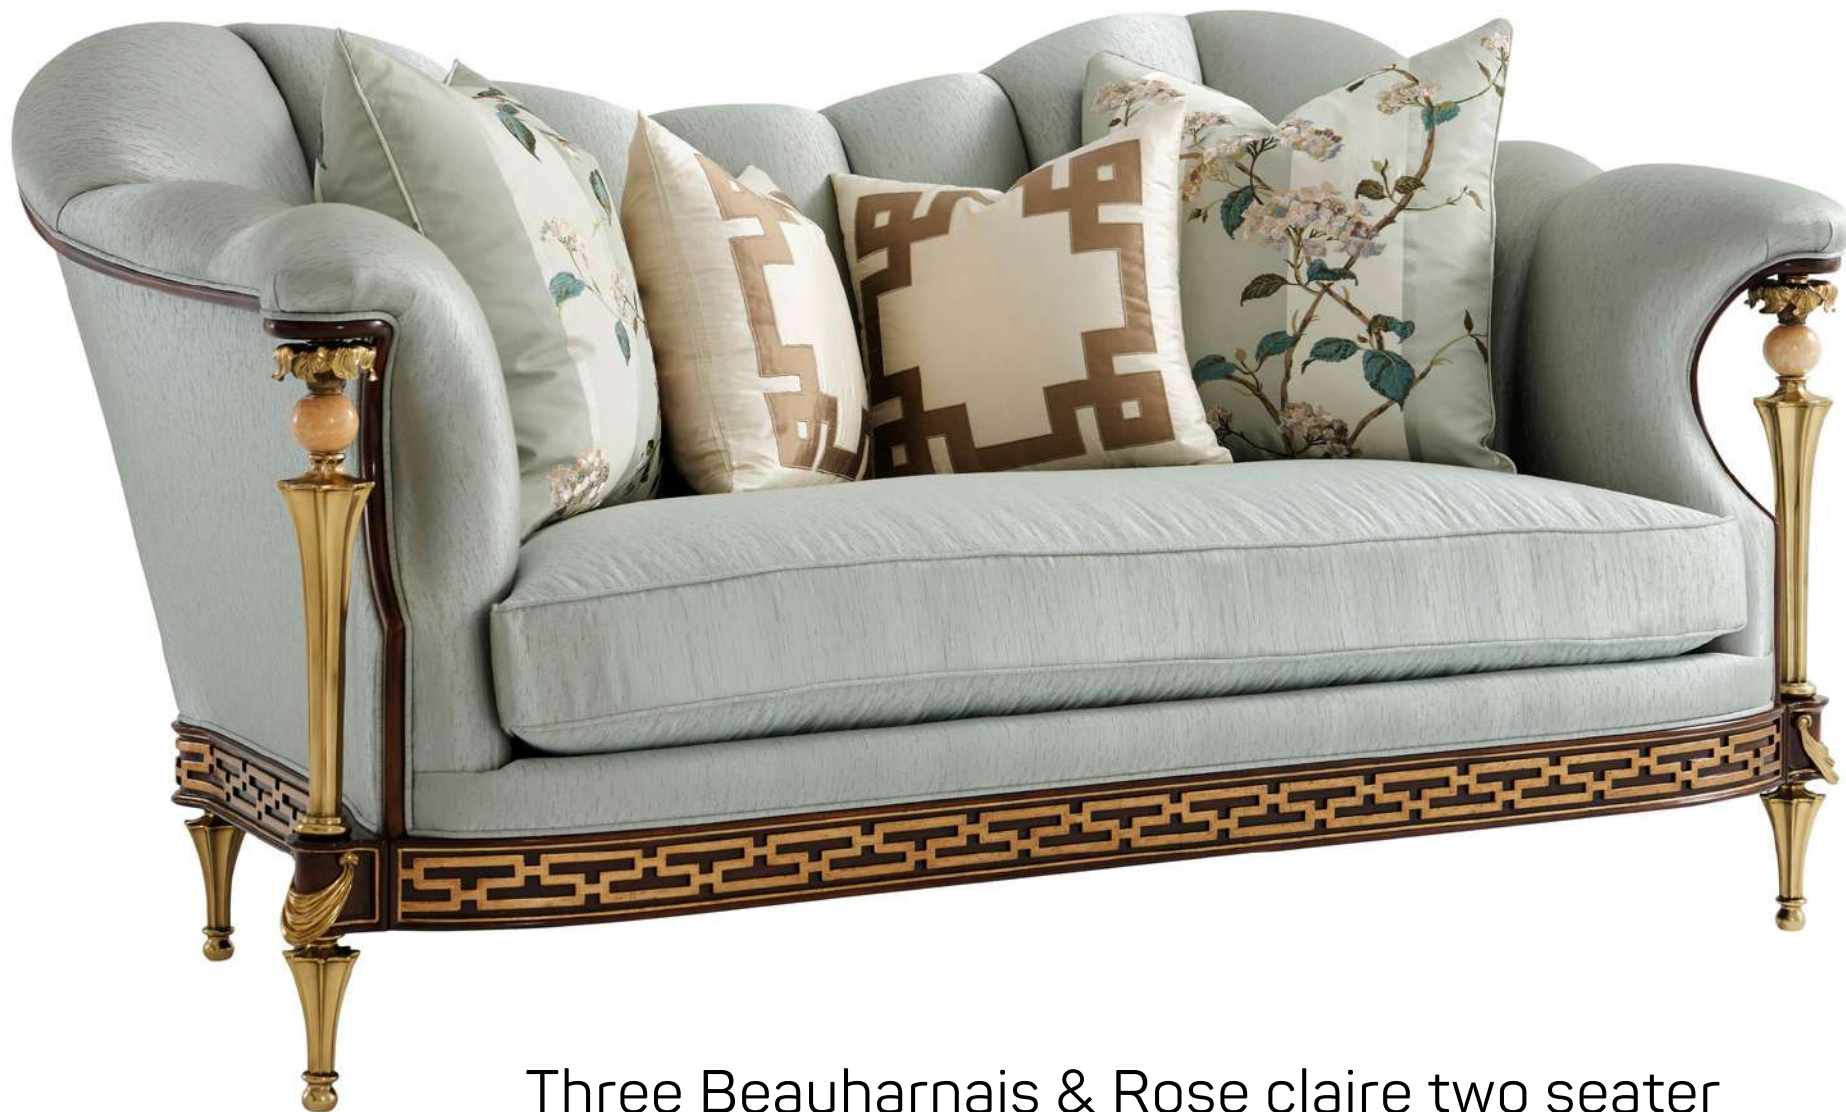

THE ADMIRALTY ACCENT TABLE

Item code: AL50038

Size: W 40.64 x D 35.56 x H 74.93cm

A mahogany bedside lamp table, the rectangular top fitted with a finely cast gallery of crossed sabres above two graduated drawers fitted with hilted sabre drop handles on square tapering legs terminating with brass cappings. The original Regency.

Edith

Item code: 4200-223
Size: W 66 x D 76 x H 94 cm

A carved mahogany and silver leaf decorated nursing chair, the overscroll tufted and padded top rail above finely carved dolphin supports and a laurel wreath carved splat, the tufted seat above a bullion trim fringed base. Inspired by a Victorian original.

Josephine's Settee

Item code: 4500-076.3AFM
Size: W 139 x D 71 x H 97 cm

A finely carved mahogany and gilt swag settee, the swag carved and dipped top rail with tasselled scroll ends above shaped arms with carved uprights, the padded back, seat and arms above a Greek key carved seat rail and on splayed legs. Inspired by an Empire original.