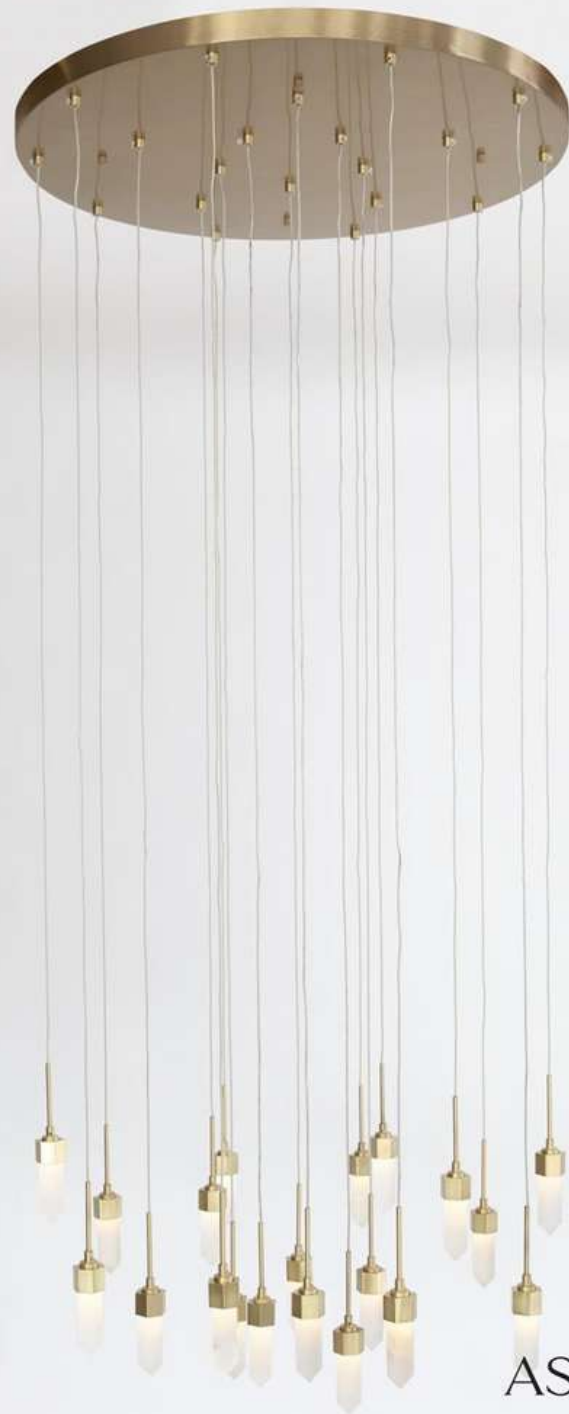

Suspended loops of soft glowing dimmable light offer a dramatic and functional accent to any environment. The LED light source located in each suspended light head interacts with air entrapped bubbles in the shaped acrylic rod to create a dramatic focal point. Individual adjustment options allow for endless configurations and the extendable cloth covered power cords with lengths of up to 6 feet permits placement above a dining room table or in a stairway entry. The perfect conversation piece for any space!

LAYERED RAINDROP PENDANT

Item code: 7.80644

Size DIA 25.4 - H 251.46 CMS

Suspended loops of soft glowing dimmable light offer a dramatic and functional accent to any environment. The LED light source located in each suspended light head interacts with air entrapped bubbles in the shaped acrylic rod to create a dramatic focal point. Individual adjustment options allow for endless configurations and the extendable cloth covered power cords with lengths of up to 6 feet permits placement above a dining room table or in a stairway entry. The perfect conversation piece for any space!

ROUND LAYERED RAINDROP CHANDELIER

Item code: 7.80678

Size DIA 52.07 - H 251.46 CMS

Suspended loops of soft glowing dimmable light offer a dramatic and functional accent to any environment. The LED light source located in each suspended light head interacts with air entrapped bubbles in the shaped acrylic rod to create a dramatic focal point. Individual adjustment options allow for endless configurations and the extendable cloth covered power cords with lengths of up to 6 feet permits placement above a dining room table or in a stairway entry. The perfect conversation piece for any space!