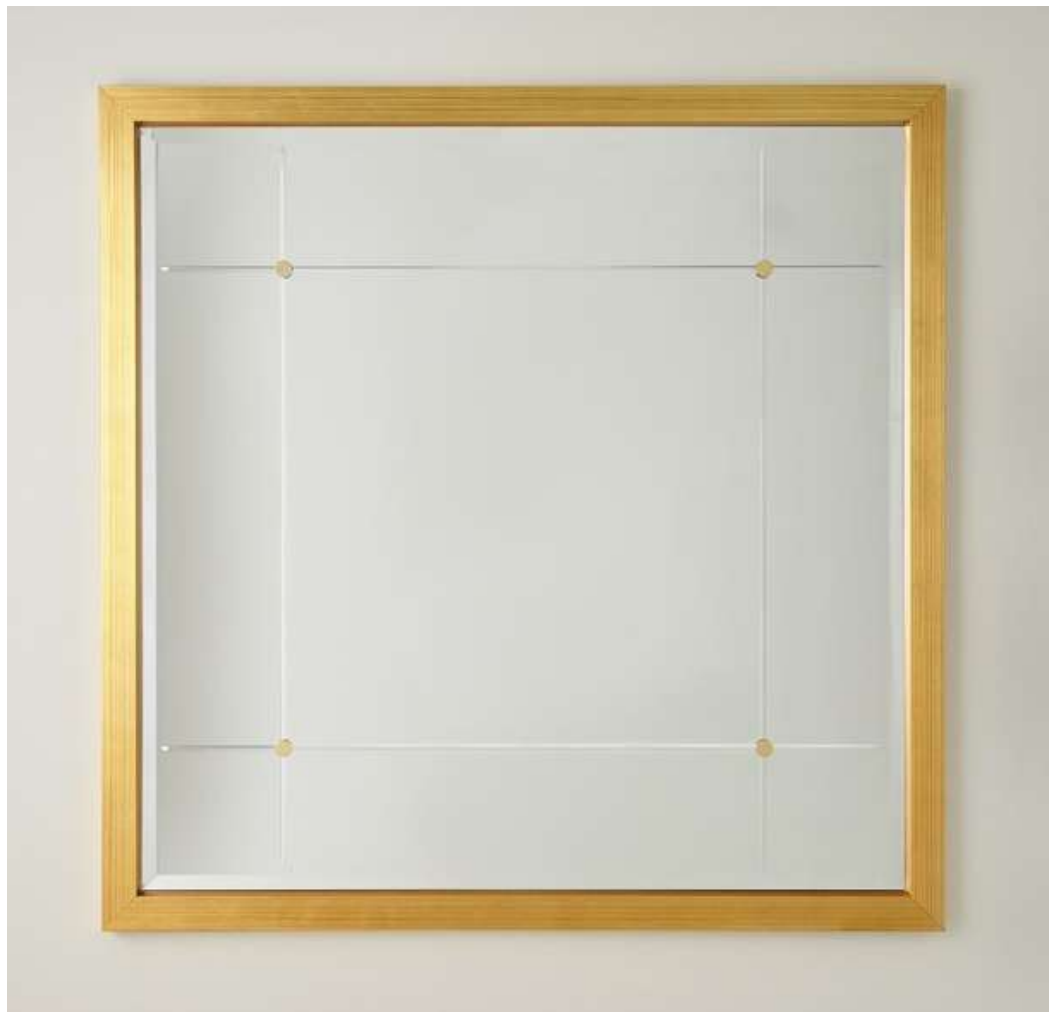

FOOTED ALABASTER BOWL W/SILVER

Item code .31665

Size: Dia 24.76 x H 28.575 cms

The Footed Alabaster Bowl is made of alternating blocks of Italian alabaster with silver leaf painted detail. As alabaster is a natural product, please be aware that there will always be variations in veining and color.

TWIG 3 VASE HOLDER-BRASS

Item code 9.92654

Size: W 60.96 x D 44.45 x H 30.48 cms

Stems of solid sand-cast brass twist and turn creating our Twig Vase Holders. These delicate vase holders have taken natural elements and turned them into glowing artful accessories. The glass bulb-shaped vases display small buds beautifully. Display one piece for a simple look or show all three sizes together for a dramatic tablescape. Available in three sizes: Large 3-vase holder, Medium 2-vase holder, and Small 1-vase holder. Also available in Nickel.

FLIP FLOP CANDLEHOLDER/VASE

Item code: 6.60216 / 6.60217 / 6.60218

Size small DIA 12.7 - H 36.83 cms

Size Medium DIA 12.7 - H 45.72 cms

Size Large DIA 12.7 - H 60.96 cms

Our Flip Flop Candleholder/Vase is a clever little piece that multi-tasks brilliantly. Flip the clear glass piece one way for a towering candle holder or flip the other way for a simply stunning vase.

**EXPOSED MIRRORS-ANTIQUE
BRASS**

Item code: 7.9111

Size small DIA 81.28 - D 3.81 36.83
cms

Round antique brass plated mirror.
Hangs on a cleat that is provided but
gives the illusion that the mirror hangs
from a hook. Available in two sizes