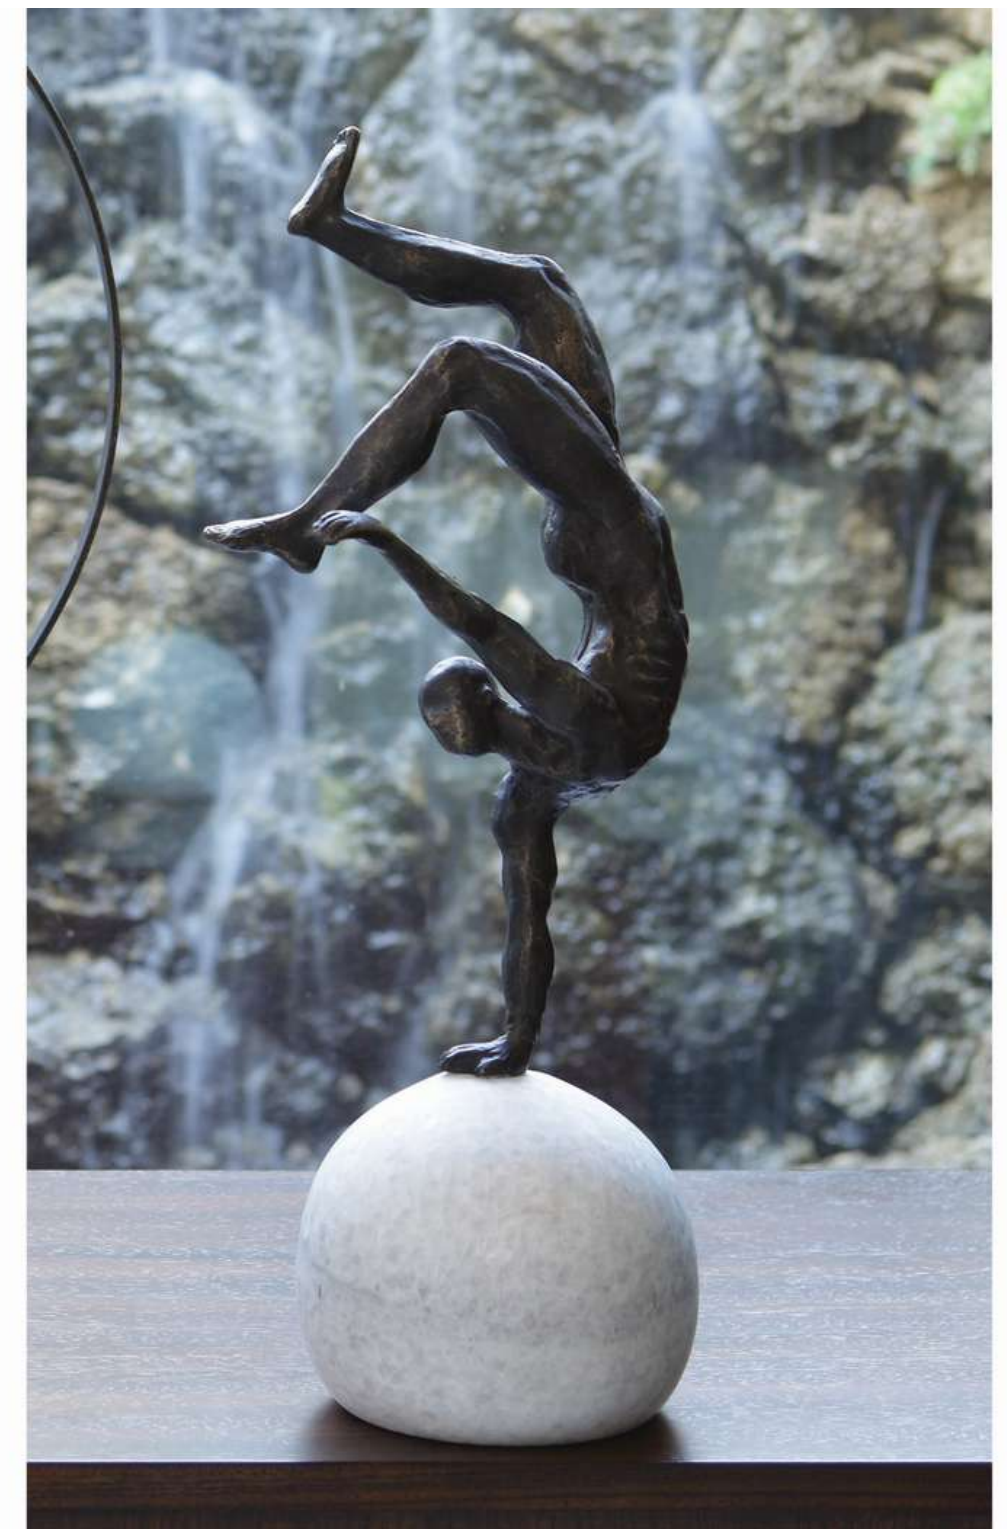

MASQUERADE

Item code: 7.80373

Size W 21.59 - D 7.62 - H 27.94 CMS

Masquerade is inspired by the mystique of Carnival in Venice. Masked, delicate-winged male figures look as if they will leap into flight at any moment. Lost wax brass casting of figures perched on a broken circle of iron; honed white marble base.