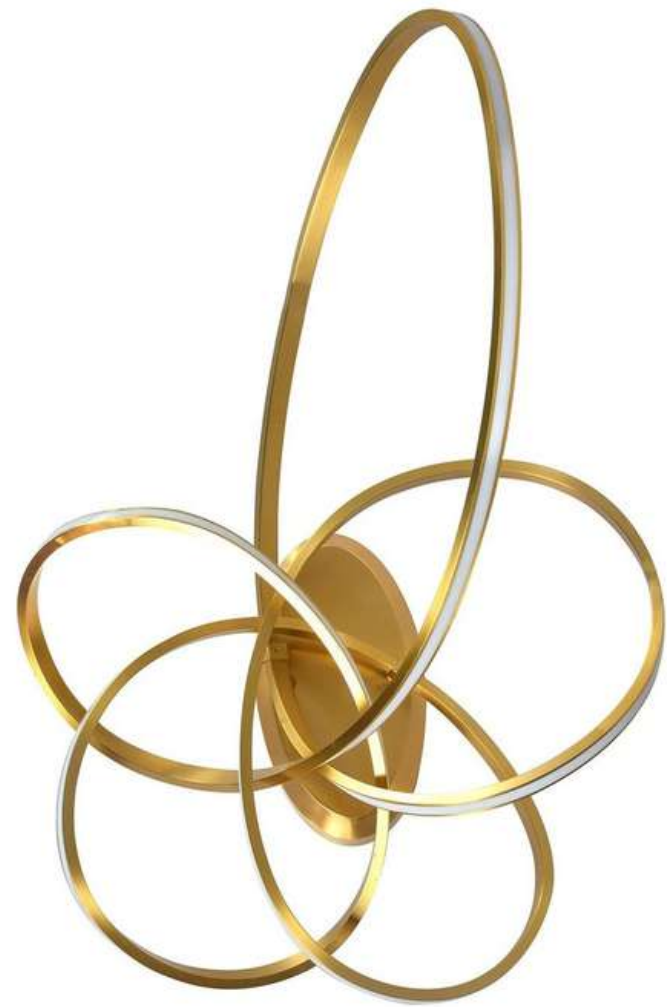

LEO CHANDELIER-20 DROP ROUND-SATIN BRASS

Item code: ASH8.80037-HW

Size W 11.176 - D 10.16 - H 33.02 CMS

Modern simplicity was the design directive when creating the Callie Collection. Frosted saber shaped glass radiates with the warm glow of diffused light and pairs beautifully with the satin brass body of this striking sconce.

CUBE SLAB TABLE LAMP ANTIQUE NICKLE

Item code 7.91079

Size: W 55.88 x D 27.94 x H 30.48 cm

Two square slabs of cast glass slide into a sleek satin nickel-finished base with matching rectangular finial. Cord switch turns on lights encased in the cast glass base and lights behind the tapered poly silk shade.